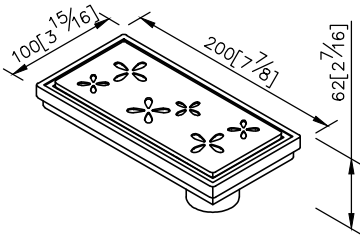

Floor Drain
0305-01-79S1

1. Stainless meets SUS304 standard.
2. Premium metal construction for durability.
3. Justime finishes resist corrosion and tarnish.
4. Material of Grid: Stainless Steel SUS304.
5. Drain core could prevent bugs, bad smells, and backflows.

unit: mm[inch]