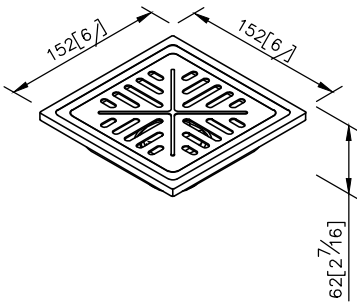

**Floor Drain**  
0305-05-79S1

1. Stainless meets SUS304 standard.
2. Premium metal construction for durability.
3. Justime finishes resist corrosion and tarnish.
4. Material of Grid: Stainless Steel SUS304.
5. Drain core could prevent bugs, bad smells, and backflows.

unit: mm[inch]