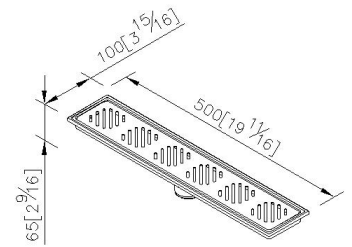

Floor Drain 0305-53-79S1

INTRODUCTION:

In order to meet requirements of the modern customer we designed the Floor Drain which combines functionality and the sense of beauty. The Embedded Floor Drain is a practical product and a piece of interior art at the same time.

DESCRIPTION:

1. Stainless meets SUS304 standard.
2. Premium metal construction for durability.
3. Justime finishes resist corrosion and tarnish.
4. Material of Grid: Stainless Steel SUS304.
5. Drain core could prevent bugs, bad smells, and backflows.