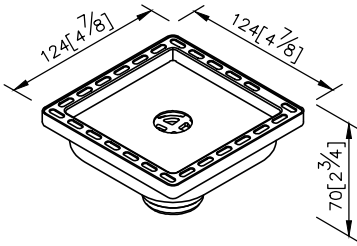

Embedded Floor Drain

0306-10-79S1

1. Stainless meets SUS304 standard.
2. Premium metal construction for durability.
3. Justime finishes resist corrosion and tarnish.
4. Material of Grid: Stainless Steel SUS304.
5. Drain core could prevent bugs, bad smells, and backflows.

unit: mm[inch]