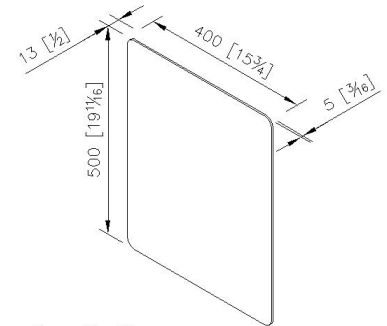

- 1.Mirror size 5*400*500mm.
- 2.Explosion-proof film (made in Germany) over the entire back.
- 3.Coordinates with other products in the same collection.

unit:mm[inch]

Certification:

Fixing Kits:

- 1.N/A

AWARD: