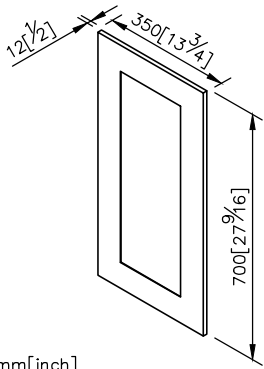

Mirror

0893-76-7900

1. Mirror 700*350*12mm.
2. Explosion-proof membrane (made in Germany) over the entire backside, mirror fragments won't fall down when it gets broken.
3. Mirror frame with stainless steel, provide more durability.
4. With screw bag.
5. Coordinates with other JUSTIME products in any collections.

unit: mm[inch]