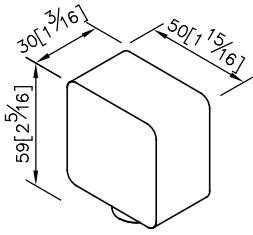

Supply Elbow
0909-AD-22CP

1. Brass of forging body meets JIS 3771 standard.
2. Premium metal construction for durability.
3. Justime finishes resist corrosion and tarnish.
4. Finish meets the standard of ASTM-SC2.
5. Thread: G 1/2.
6. Coordinates with other products in 6909 collection.

unit: mm[inch]