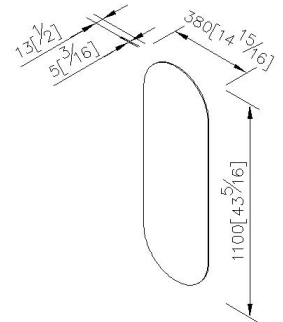

- 1.Mirror 1100*380*5mm.
- 2.Explosion-proof membrane (made in Germany) over the entire backside, mirror fragments won't fall down when it gets broken.
- 3.With screw bag.
- 4.Coordinates with other JUSTIME products in any collections.

unit: mm[inch]

Certification:

Fixing Kits:

- SUS 304 Stainless Steel Screws*2
- Plastic Anchors*2
- Material of Wall Mount Bracket: Steel with zinc plating*2

AWARD: