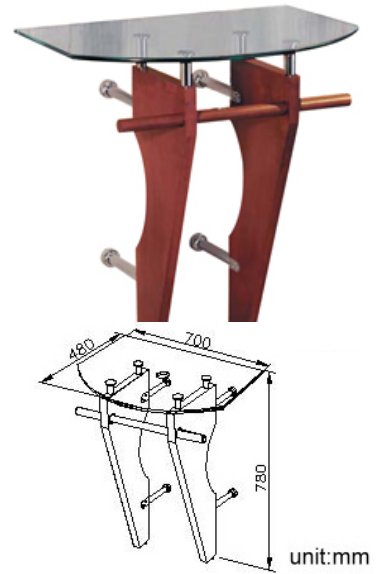

Bathroom Countertop 6131-79-80CP

INTRODUCTION:

Wooden products never go out of fashion. The surface has water-proof coating, should not worry about the water splashing.

DESCRIPTION:

1. Material: Sepetir/BRASS JIS2600 with chrome plated
2. Water-proof coating
3. Level adjustable
4. N.W.: 12.5 kg
5. Deck: Tempered glass (L)700x(W)480x12(mm)