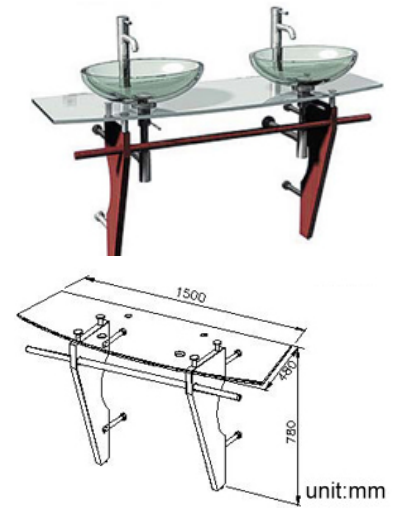

Bathroom Countertop 6131-79-81CP

INTRODUCTION:

Wooden products never go out of fashion. The surface has water-proof coating, should not worry about the water splashing.

DESCRIPTION:

1. Material: Sepetir/BRASS JIS2600 with chrome plated
2. Water-proof coating
3. Level adjustable
4. N.W.: 15 kg
5. Deck: Tempered glass (L)1500x(W)480x15(mm)
6. Washing table for two basins