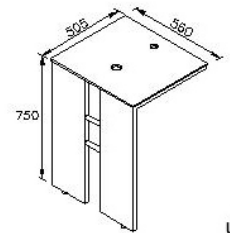

Bathroom Countertop
6134-78-8002

INTRODUCTION:

Simple and elegant design of base brings the fashion into the bathroom space. This series present the artistic tension and show more marvelous beauty.

unit:mm

DESCRIPTION:

- 1.Material: Sepetir/#304 Stainless steel
- 2.Water-proof black coating
- 3.Level adjustable
- 4.N.W.: 10.0 kg
- 5.Deck: Tempered glass 560x560x12 (mm)

Certificaion:

Fixing Kits:

- 1.

AWARD: