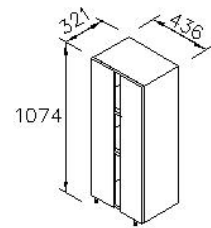

unit:mm

DESCRIPTION:

- 1.Material: Sepetir/#304 Stainless steel
- 2.Water-proof black coating
- 3.Level adjustable
- 4.N.W.: 20.5 kg
- 5.Tempered glass shelf dimensions: 270x395x5(mm) 2pcs
- 6.Four soft-closing hydraulic hinges