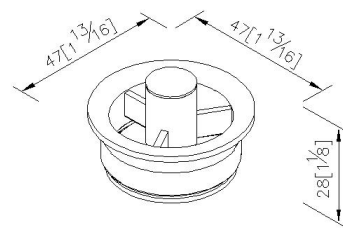

Core

6310-A0-8000

INTRODUCTION:

In order to meet requirements of the modern customer we matched drain which combines functionality. The drain core is a practical product and easy to replace.

DESCRIPTION:

Applicable models:

6310-10-80**

6310-60-80**

6311-10-80**

unit: mm[inch]

Certification:

Fixing Kits:

1.N/A

AWARD: