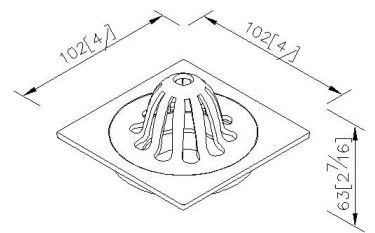

Roof Floor Drain 6310-AS-80CP

INTRODUCTION:

The convex floor drain is designed for outdoor roofs and balconies. Can be used to the top floor garden, balcony turf or wooden stack, different design you preferring. The upper cover with different from ordinary holes can keep the smooth function of drainage and easy to clean. The cassette design of cover and base reducing the shedding situation.

DESCRIPTION:

- 1.Brass of forging body meets JIS 3771 standard.
- 2.Premium metal construction for durability.
- 3.Justime finishes resist corrosion and tarnish.
- 4.Finish meets the standard of ASTM-SC2.
- 5.Material of Grid: Stainless Steel SUS304.