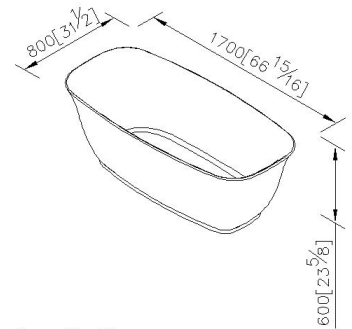

6360-D1-8700

INTRODUCTION:

The material could against the corrosion of kinds of dirt, it is easy to clean with wet cloth and few diluted alkaline cleaner.

DESCRIPTION:

1.The inner 32 degrees tilt of Mark Artificial Bathtub provides the most comfortable lying posture for users to enjoy a relaxing bath time.

2.Capacity: 251L.

unit:mm[inch]

Certificaion:

Fixing Kits:

1.N/A

AWARD: