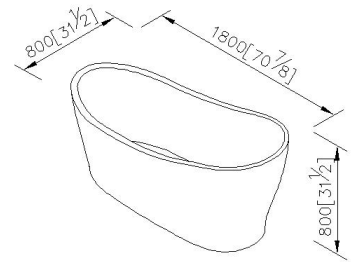

6360-D6-8800

INTRODUCTION:

The material could against the corrosion of kinds of dirt, it is easy to clean with wet cloth and few diluted alkaline cleaner.

DESCRIPTION:

- 1.The inner 32 degrees tilt of Mark Artificial Bathtub provides the most comfortable lying posture for users to enjoy a relaxing bath time.
- 2.Capacity: 272L.

unit:mm[inch]

Certificaion:

Fixing Kits:

- 1.N/A

AWARD: