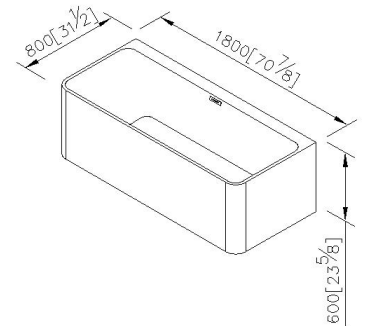

6361-F4-8000

INTRODUCTION:

The material could against the corrosion of kinds of dirt, it is easy to clean with wet cloth and few diluted alkaline cleaner.

DESCRIPTION:

- 1.The inner 32 degrees tilt of Mark Artificial Bathtub provides the most comfortable lying posture for users to enjoy a relaxing bath time.
- 2.Size: 1800*800*600mm.