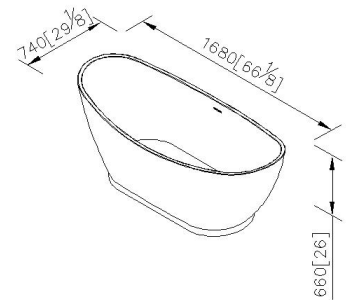

6361-B2-8000

**INTRODUCTION:**

The material could against the corrosion of kinds of dirt, it is easy to clean with wet cloth and few diluted alkaline cleaner.

**DESCRIPTION:**

- 1.The inner 32 degrees tilt of Mark Artificial Bathtub provides the most comfortable lying posture for users to enjoy a relaxing bath time.
- 2.Size: 1680\*740\*660mm.

unit:mm[inch]

**Certificaion:**

**Fixing Kits:**

- 1.N/A

**AWARD:**