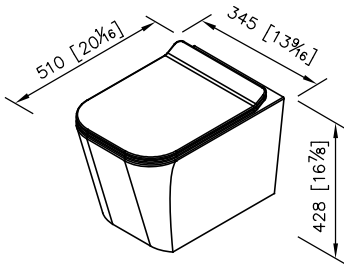

Wall-Hung Toilet W/Toilet Seat & Cover 6371-K0-8000

unit: mm[inch]

1. Weigh Resistance: Installation components are corrosion resistant and are able to withstand 400kg of weight resistance.
2. Rimless design without joint is easy to clean and maintain.
3. Toilet seat cover is equipped with damping technology for closing quietly and extending lifespan.
4. With supreme glaze coating applied to surface, it's able to reduce grime & lime scale accumulation, enabling residues to flow away easier.
5. High-efficiency Vortex Flush system releases a powerful water stream and creates a whirlpool effect which effectively removes waste and cleans the surface.