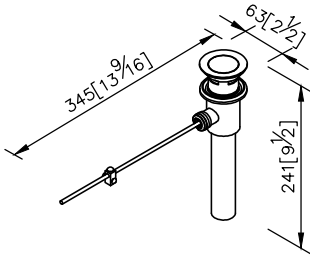

Pop-Up Drain
6502-A1-80CP

- 1.Brass of forging body meets JIS 3771 standard
- 2.Premium metal construction for durability
- 3.Justime finishes resist corrosion and tarnish
- 4.Finish meets the standard of ASTM-SC2
- 5.Material of brass tube meets JIS C2700 standard

unit: mm[inch]