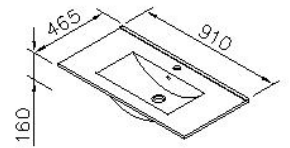

Vanity-Top Ceramic Basin 6510-F2-8000

INTRODUCTION:

The simple design of the basin on deck set up with our Justime faucet is the necessary in your lavatory space. Ceramic material is easy to clean so it could lighter your cleaning work. The overflow design will avoid the problems of overflowing.

DESCRIPTION:

1. Size: 910*465*160mm

unit:mm

Certificaion:

Fixing Kits:

- 1.

AWARD: