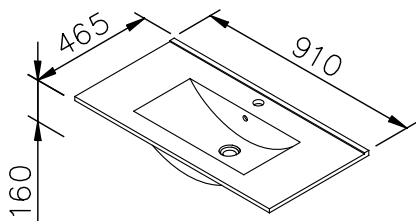

Vanity-Top Ceramic Basin

unit:mm