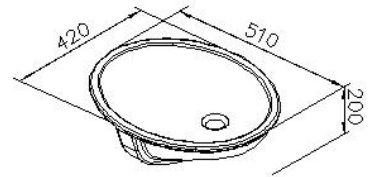

**Under Countertop Ceramic Basin**  
**6510-T7-8000**

**INTRODUCTION:**

The simple design of the basin on deck set up with our Justime faucet is the necessary in your lavatory space. Ceramic material is easy to clean so it could lighter your cleaning work.

unit:mm

**DESCRIPTION:**

1.Size: 510\*420\*200MM

**Certificaion:**

**Fixing Kits:**

1.

**AWARD:**