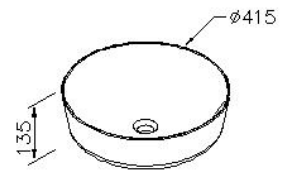

Ceramic Basin
6510-TB-8000

INTRODUCTION:

The simple design of the basin on deck set up with our Justime faucet is the necessary in your lavatory space. Ceramic material is easy to clean so it could lighter your cleaning work.

DESCRIPTION:

1. Size: 415*135mm

unit:mm

Certificaion:

Fixing Kits:

1.

AWARD: