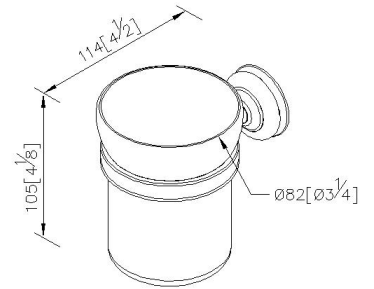

DESCRIPTION:

- 1.Brass of forging body meets JIS 3604 standard
- 2.Premium metal construction for durability
- 3.Justime finishes resist corrosion and tarnish
- 4.Finish meets the standard of ASTM-SC2
- 5.Correctly installed product's loading is 2 kg f
- 6.Porcelain tumbler
- 7.Coordinates with other products in Classik collection