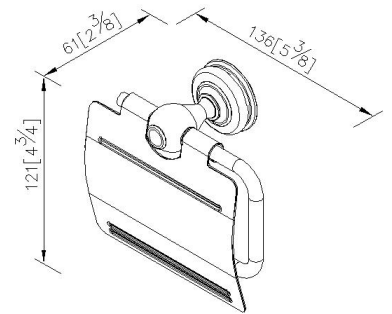

## Toilet Tissue Holder W/Lid 6703-41-80CP

### DESCRIPTION:

- 1.Brass of forging body meets JIS 3604 standard
- 2.Premium metal construction for durability
- 3.Justime finishes resist corrosion and tarnish
- 4.Finish meets the standard of ASTM-SC2
- 5.Correctly installed product's loading is 5 kg f
- 6.Equipped with stainless steel screws for secure installation
- 7.Coordinates with other products in Classik collection