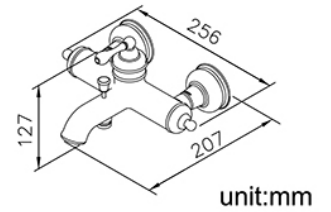

### DESCRIPTION:

- 1.Brass of Sand-casting meets ISO CuZn40Pb standard
- 2.Premium metal construction for durability
- 3.Justime finishes resist corrosion and tarnish
- 4.Finish meets the standard of ASTM-SC2
- 5.The available distance between two centers of wall water-outlet is 122mm to 178mm
- 6.With R 1/2 to water supply wall outlet
- 7.Coordinates with other products in Classik collection