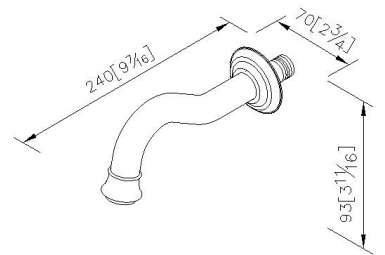

## Tub Spout 6703-9W-85CP

### DESCRIPTION:

- 1.Brass of forging body meets JIS 3771 standard.
- 2.Premium metal construction for durability.
- 3.Justime finishes resist corrosion and tarnish.
- 4.Finish meets the standard of ASTM-SC2.
- 5.The available distance between two centers of wall water-outlet is 122mm to 178mm.
- 6.With R 1/2 to water supply wall outlet.
- 7.Coordinates with other products in Classik collection.

unit: mm[inch]