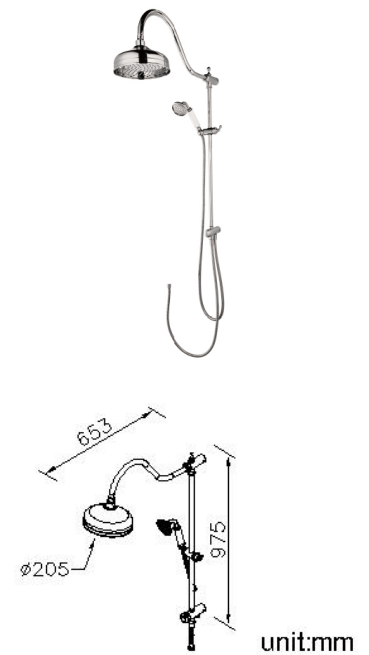

Multiple Shower Tube 6703-BR-82CP

INTRODUCTION:

Classik Series Faucets created the classic style across generations with precise design and modern technologies.

The elegant shapes and graceful details remove the complication of traditional classic style, but keep the artistic attainments. Therefore, Classik Series Faucets could satisfy the fine art request of present generation.

DESCRIPTION:

- 1.The swiveling shower arm could be adjusted for the different spray position within available range.
- 2.Hose with SANTOPRENE tube (meets NSF approval) can stand for 10Kg/cm2 water pressure and 120℃J heat.
- 3.Material: Brass
- 4.Material of shower tube meets JIS C2700 standard.
- 5.Brass with chrome-plated; SC2 standard of ASTM for 5 years guarantee; pass 96 hours Salt Spray Test.
- 6.Adjustable angle of the shower head.