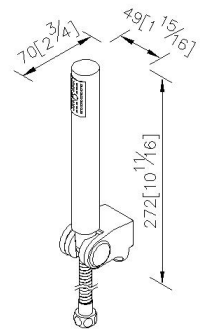

Hand Shower 6759-9S-82CP

INTRODUCTION:

The simple and generous design without unnecessary lines to increase the fashion style on the showerroom. The special material of the handle has the speciality of skidproof and is easy to use. The Single-Handle Concealed Valve not only save space in the shower-room but also increase aesthetic feeling to environment.

DESCRIPTION:

1. Open the black plastic cover and loose the screw to clean the outlet.
2. Brass with Chrome plated, meet ASTM-SC2 standard, 5 years guarantee.
3. Stainless steel braided hose with SANTOPRENE tube (meets NSF approval), can be stood 15Kg/cm² water pressure and 120°C heat.
4. Adjustable angle of the bracket