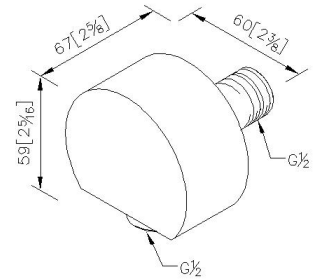

Simple

Supply Elbow W/5cm Nipple 6759-AD-80CP

INTRODUCTION:

The simple and generous design without unnecessary lines to increase the fashion style on the showeroom. The special material of the handle has the speciality of skidproof and is easy to use. The Single-Handle Concealed Valve not only save space in the shower-room but also increase aesthetic feeling to environment.

DESCRIPTION:

- 1.Brass of forging body meets JIS 3771 standard.
- 2.Premium metal construction for durability.
- 3.Justime finishes resist corrosion and tarnish.
- 4.Finish meets the standard of ASTM-SC2.
- 5.Thread: G 1/2.