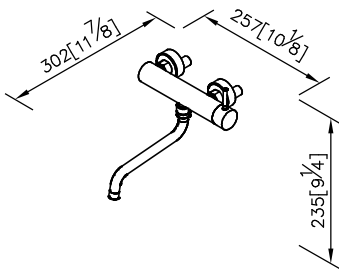

Kitchen Faucet
6765-95-80P1

- 1.Brass of sand-casting body meets ISO CuZn40Pb standard.
- 2.Premium metal construction for durability.
- 3.Justime finishes resist corrosion and tarnish.
- 4.Finish meets the standard of ASTM-SC2.
- 5.Spout material meets JIS C2700 Standard.
- 6.Porcelain handles made by high pressure molding is against UV and color fading.
- 7.Coordinates with other products in Pan I collection.

unit: mm[inch]