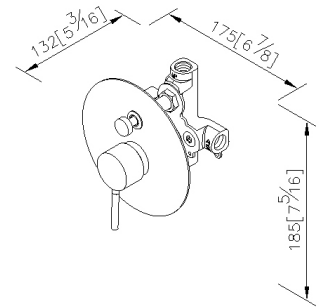

## Concealed Mixer Valve W/Diverter 6765-XZ-80P1

### DESCRIPTION:

- 1.Brass of casting body meets ISO CuZn40Pb standard.
- 2.Premium metal construction for durability.
- 3.Justime finishes resist corrosion and tarnish.
- 4.Finish meets the standard of ASTM-SC2.
- 5.The burying depth of embedded body is between 2"(6cm Min~3"(7.6cm)Max from the finished wall.
- 6.With replaceable check valve both behind hot and cold water 1/2" inlet. The valve can prevent counterflow, and make a high-level safety.

unit:mm[inch]