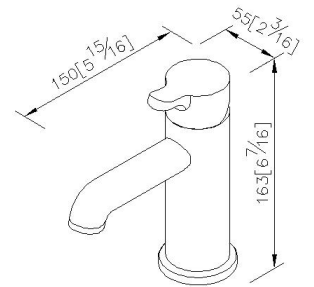

Basin Faucet
6766-90-80CP

INTRODUCTION:

Sucking thumb is a relieved behavior for baby. When parents watch the sleeping faces of babies, they always feel satisfied and consoling those are unique feelings only for parents. Inspired the shape of thumb as main idea of handle to indicate children are always the sweetest responsibility of folks.

DESCRIPTION:

- 1.Brass of casting body meets ISO CuZn40Pb standard.
- 2.Premium metal construction for durability.
- 3.Justime finishes resist corrosion and tarnish.
- 4.Finish meets the standard of ASTM-SC2.
- 5.Stainless steel braided hose with M10 x 1.0mm (Male thread connect to faucet body) and 1/2"-14NPSM (Female thread connect to water supply system).

unit: mm[inch]

Certification:

Fixing Kits:

- Mounting Bolt*1
- Rubber Washer*1
- Nut*1
- Bracket*1

AWARD: