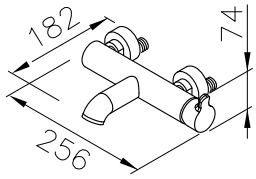

# Wall-Mounted Bathtub Mixer

unit:mm