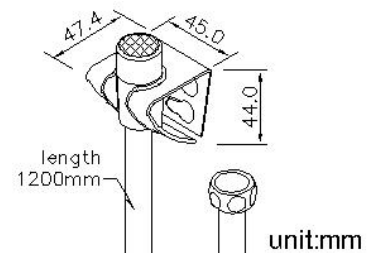

### DESCRIPTION:

- 1.The Stainless Steel material surface with brushed surface, the faucet is easy for cleaning.
- 2.Multi-purpose non-switching nozzle set with 120cm hose
- 3.Coordinates with other products in Still One collection