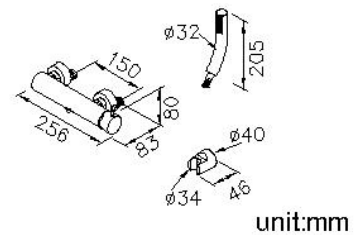

### DESCRIPTION:

- 1.The special bending designed let consumers can easily turn on the handle.
- 2.Handle can be moved up to 25° to adjust water flow from closed position, hot and cold water control by swinging handle 45°.
- 3.Ceramic valve with KOREA ceramic disc.
- 4.The available distance between two centers of wall water-outlet is 122mm to 178mm.
- 5.Elastic shower hose can be extended from 1.5 meter to 2 meter and stand 15Kg/cm2 water pressure.
- 6.With R 1/2 to water supply wall outlet.
- 7.Brass with Chrome plated meets ASTM-SC2 standard.
- 8.Casting material meets ISO CuZn40Pb Standard.
- 9.Handle material meets JIS 3771 Standard.