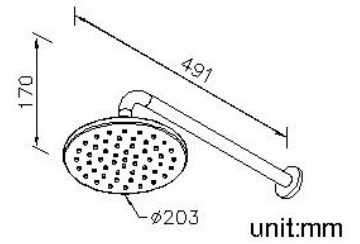

Showerhead 6768-AB-80CP

INTRODUCTION:

A comprehensive design conception brings the function and esthetics to product. The round shape appear the beauty of simplicity.

Porous and intensive outlets brings the enjoyable and comfortable shower time to user.

DESCRIPTION:

1. Porous and intensive outlets (8" with 92 holes) brings the enjoyable and comfortable shower time to user.
2. Chrome plated meets CASS4 standard (4 hours).
3. 2.5 GPM max.

Certification:

Fixing Kits: