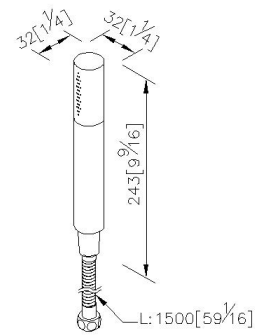

## Hand Shower 6770-9S-81S1

### DESCRIPTION:

1. Stainless Steel material has character of acid-resisting, heat-resistant and erode-resisting and surface with brushed finish could increase durability. It is convenience for user to clean the environment.
2. The head of hand shower can be opened easily by hands without tool.
3. Elastic shower hose can be extended from 1.5 meter to 2 meter and stand 15Kg/cm<sup>2</sup> water pressure.

unit: mm[inch]