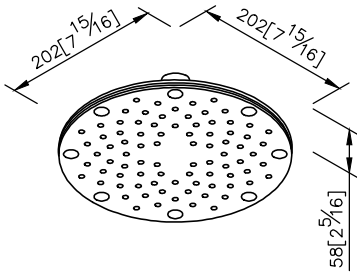

**Showerhead**  
**6771-AC-80CP**

1. Adjustable angle of the shower head.
2. Showerhead material meets SUS304 Standard.
3. Chrome plated finish has met the ASTM-SC2 standard.

unit: mm[inch]