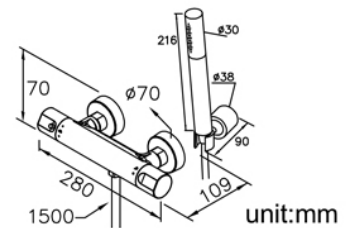

#### DESCRIPTION:

1. With G 1/2 to water supply wall outlet
2. Safety stop at 40°C
3. The available distance between two centers of wall water-outlet is 116mm to 174mm.
4. Temperature pre-adjustable by the mixer valve.
5. Horizontal swiveling and vertical moving holder of hand shower
6. 1.5 meter elastic shower hose can be extended.
7. Shower hose with TPE flexible tube, can stand 10Kg/cm<sup>2</sup> water pressure and 70°C heat.
8. Inlet of both sides with check valves for avoiding backflow of cold and hot water.
9. Chrome plated finish meets the standard of ASTM-SC2.
10. The shunt valve is made of Korean procelain.