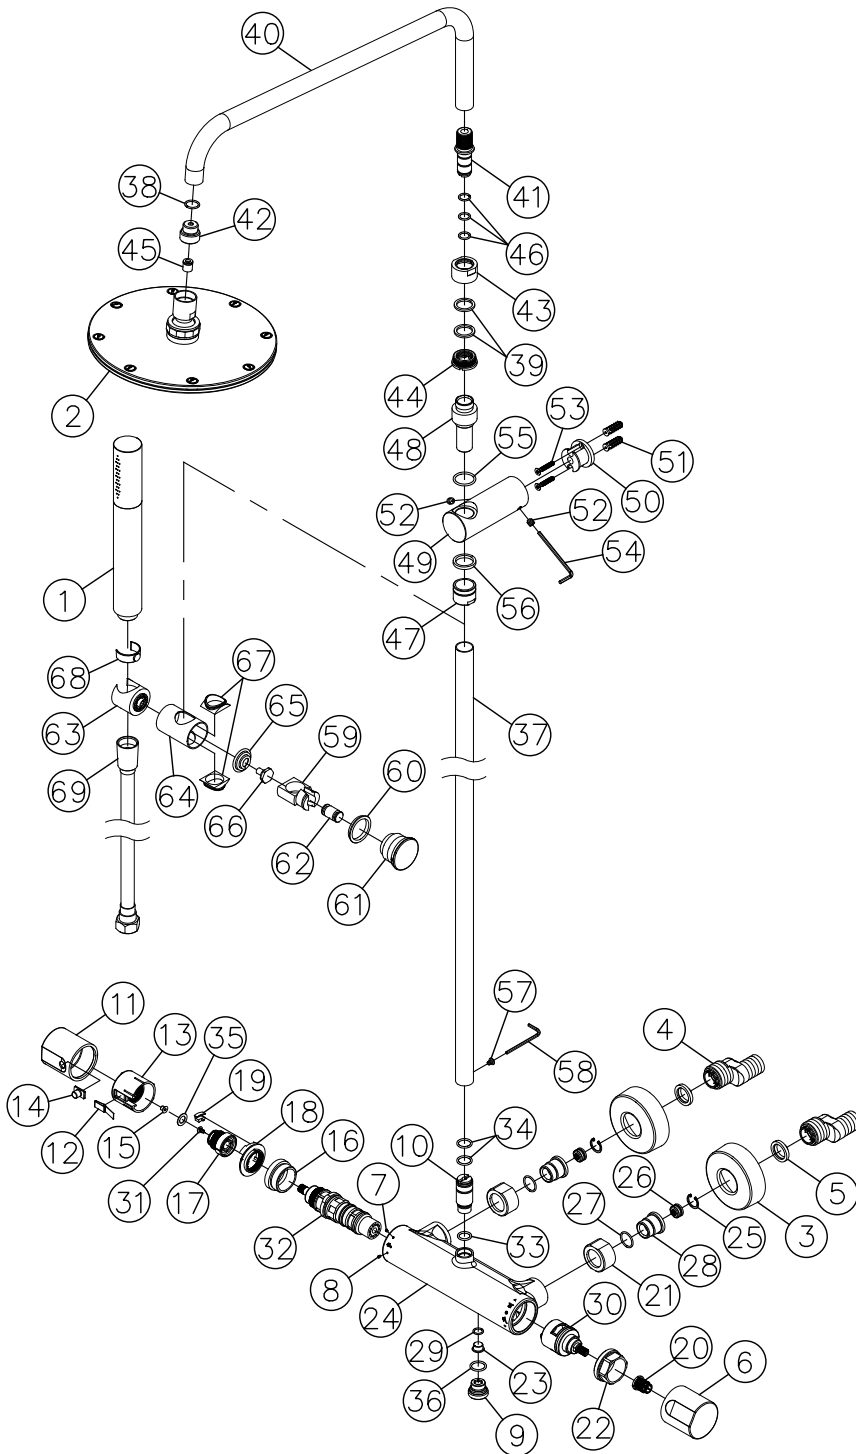

## Thermostatic Rainshower System 6771-TF-80CP

NO	Part NO.	Part Name	QTY
1	6757-9S-80CP	Hand Shower	1
2	6771-AC-80CP	Showerhead	1
3	0766-BA-54CP	Flange	2
4	6874-YS-80CR	Adaptor	2
5	D018-00-7900	Filter	2
6	0771-HR-68CP	Handle	1
7	0926-DR-7501	Temp. Indicator Plug	1
8	0926-DR-7502	Temp. Indicator Plug	1
9	0926-HH-68CR	Connector	1
10	0926-HM-68RB	Connector	1
11	0771-HL-68CP	Handle	1
12	0926-HJ-5400	Spring	1
13	0926-HQ-7529	Handle Bushing	1
14	0926-HY-7506	Button	1
15	F010-02-5400	Flat Head Hex Screw	1
16	0926-HA-68CR	Fixing Nut	1
17	0926-HP-7500	Connector	1
18	0926-HW-7500	Fixing Ring	1
19	0926-HX-7506	Fixing Plug	1
20	0874-DG-7500	Teeth Housing	1
21	0909-BA-68CP	Nut	2
22	0926-HB-68CR	Hex Nut	1
23	0926-HI-68RB	Nut	1
24	0926-TF-03CP	Faucet Body	1
25	0874-YL-5400	C-Clip	2
26	6926-CV-8000	Check Valve	2
27	0874-9D-5101	O-Ring	2
28	0926-HZ-68CR	Insert	2
29	C099-00-5101	O-Ring	1
30	K031-D2-7900	Ceramic Cartridge Diverter	1
31	F026-58-5400	Round Head Screw	1
32	K029-T4-7900	Thermostatic Control Valve	1
33	C090-00-5101	O-Ring	1
34	C093-00-5101	O-Ring	2
35	E065-00-5400	Washer	1
36	MA17-RJ-5101	O-Ring	1
37	0926-CL-54CP	Sliding Bar	1
38	0874-9M-5101	O-Ring	1
39	0909-CC-7500	Plastic Washer	2
40	0909-CN-77CP	Shower Arm	1
41	0909-CQ-68RB	Shower Arm Connector	1
42	0909-CS-68CR	Showerhead Connector	1
43	0909-CV-68CP	Connecting Nut	1
44	0909-CZ-68CP	Threading Nut	1
45	0920-CV-7900	Check Valve	1
46	C131-00-5101	O-Ring	3
47	0926-HF-68CP	Fixing Nut	1
48	0926-HK-68CP	Shower Arm Connector	1
49	0926-HN-68CP	Bracket	1
50	0926-HS-68RB	Mounting Base	1
51	F026-00-7500	Plastic Anchor	2
52	F026-01-54LM	Set Screw	2
53	F026-04-5400	Screw	2
54	F026-F0-66BN	Hex Key	1
55	C074-01-5101	O-ring	1
56	C085-00-5100	Fixing Ring	1
57	0700-CZ-5400	Button Head Bolt	1
58	F026-X0-38ZP	Hex Key	1
59	0759-9R-7500	mounting base	1
60	0759-C6-7500	WASHER	1
61	0903-9T-68CP	Handle	1
62	0903-TR-7500	ROD	1
63	0759-9L-22CP	Lifting Rod Body	1
64	0759-9M-22CP	Elevation Adjustment Body	1
65	0759-9N-5400	Spring	1
66	0759-9P-68CR	Screw	1
67	0759-9Q-7501	Oring	2
68	0904-C1-7500	C Fixed Ring	1
69	S150-F7-79CP	HOSE 150CM	1