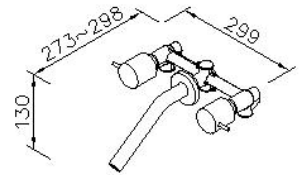

Two-Handle Wall-Mounted Basin Faucet 6777-92-81CP

INTRODUCTION:

Seed is fountainhead of creation, and each lucky budding seed is the symbol of hope and happiness. Spout of "Lucky 7" is like growing stalk to present various styles as creative ideas of designer.

Stick handle is like roots of plant. It has been designed to be operated freely by lever principle even as washing hands with soap.

Spout could be adjusted upward or downward for suiting the basins and create more space for users and it's like growing stalk could present the various style for different conditions.

DESCRIPTION:

- 1.The mixing valve could be installed in the cemented and wood wall.
- 2.Ceramic valve with CERAMTEC ceramic disc / (Germany)
- 3.Spout material meets JIS C2700 Standard.
- 4.Hot Forged brass body and handles,JIS 3771 Standard material.

unit:mm

Certification:

Fixing Kits:

- 1.Hex Key 2.5mm*1
- Key Tool*1

AWARD: