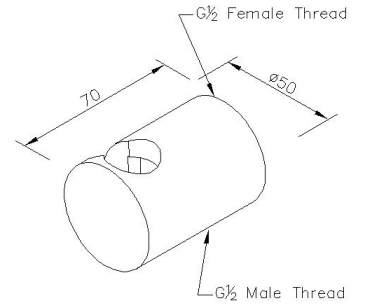

Lucky 7

Hand Shower Holder W/Supply Elbow 6777-DC-80MA

INTRODUCTION:

Seed is fountainhead of creation, and each lucky budding seed is the symbol of hope and happiness. Spout of "Lucky 7" is like growing stalk to present various styles as creative ideas of designer.

DESCRIPTION:

- 1.Brass of forging body meets JIS 3771 standard.
- 2.Premium metal construction for durability.
- 3.Justime finishes resist corrosion and tarnish.
- 4.Finish meets the standard of ASTM-SC2

unit:mm[inch]

Certification:

Fixing Kits:

- 1.N/A

AWARD: