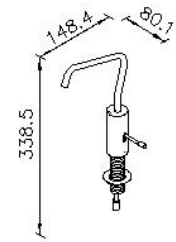

Lucky 7

Water Drinking Faucet (Cold Only) 6777-G0-80CP

INTRODUCTION:

The spout of "Lucky Seven" Drinking Water Faucet looks like growing stalk and curved shape is like the lucky numeral-7; designer wish users having good experience of happiness, nature, health, and safe with special shape design.

DESCRIPTION:

1. Material is lead-free brass with chrome plated, makes the drinking faucet possess the character of acid-resisting, heat-resistant and erode-resisting. The surface is without the chemical painting to protect the users from harm.
2. Water flow rate: over 4920 c.c./per minute (under 50PSI)
3. Fitting for all kind of R/O reverse osmosis water drinking systems.

unit:mm

Certification:

Fixing Kits:

1. Drinking Tap Fixing Kits 2: (Rubber Gasket*1, Steel Washer*1, Lock Nut*1, Cone Washer*1, Eyelet*1, Compression Nut*1)

AWARD: