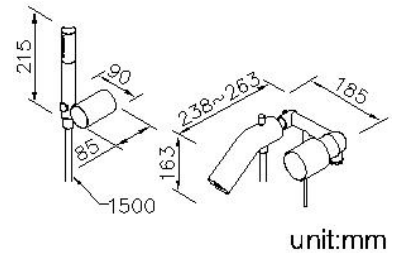

Concealed Bath/Shower Mixer 6777-X4-81MA

INTRODUCTION:

Seed is the fountainhead of all creation, but not all seeds are lucky to sprout and then grow up, so each budding seed is the symbol of hope and happiness. Moreover, spout of "Lucky 7" is like growing stalk to present various styles as creative ideas of designers. Succinct pillared shape design simplified lines of spout and handle for not only presenting complete figure to be brief and elegant, but also decreasing time and cost of production. Handle has been designed to operate easily in wet or slippery conditions.

DESCRIPTION:

1. Material is Brass with Chrome plated and meets ASTM-SC2 standard.
2. Material of forging body and handle meets JIS 3771 standard.
3. The mixing valve could be installed in the cemented and wood wall.
4. The faucet can stand the pressure from 0.5 to 5 kg/cm²
5. Easy to install and disassemble for replace the components.
6. 1.5 meter elastic shower hose can be extended.
7. Stainless steel braided hose with SANTOPRENE tube (meets NSF approval), can be stood 10 Kg/cm² water pressure and 120°C heat.
8. Shower hose with TPE flexible tube, can stand 10Kg/cm² water pressure and 70°C heat.

Certification:

Fixing Kits:

- 1. EVA Washer*1
- Hex Key 3.0mm*1
- Adapter*1
- Material of Wall Mount Bracket: Stainless Steel (SUS 304)*1

AWARD: