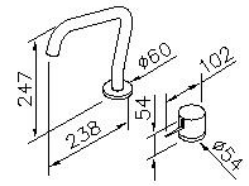

### DESCRIPTION:

1. Spout can be rotated for 360° and tilted 7° for different needs. Swiveling spout has passed up to 50,000 turns test.
2. With the special internal structure and cylindrical outlook, these functions can reduce the filth and complex lines.
3. Concealed aerator flow restrictor (2.2 GPM max.).
4. Stainless steel braided hose with M10 x 1.0mm (Male thread connect to faucet body) and 1/2"-14NPSM (Female thread connect to water supply system).
5. Ceramic valve with CERAMTEC ceramic disc / (Germany)
6. Brass with Chrome plated meets ASTM-SC2 standard.
7. Spout material meets JIS C2700 Standard.
8. Faucet body material meets JIS 3771 Standard.