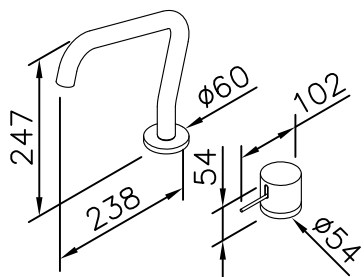

# Single Handle Kitchen Faucet

unit:mm