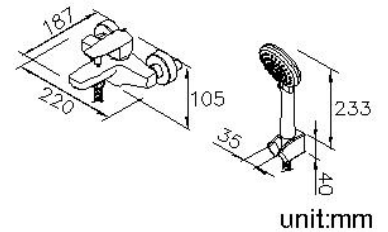

#### INTRODUCTION:

Design Team created the Pan 2 Faucets with concise style, and integrated rectangular and circular lines into the shape design to fit for different basins easily and provide users various choices. Though it has just used the most basic geometric elements, the design team also varied the faucets to be special and bring the positive benefit for bathroom.

#### DESCRIPTION:

- 1.Ceramic valve with KOREA ceramic disc.
- 2.Handle can be moved up to 25° to adjust water flow from closed position, hot and cold water controlled by swinging handle for 45° both right and left sides.
- 3.The available distance between two centers of wall water-outlet is 122mm to 178mm.
- 4.Thread of water supply wall outlet fits for G 1/2, R 1/2, 1/2 PT, 1/2 NPSM and 1/2 NPT.
- 5.Sand-casting material meets ISO CuZn40Pb Standard.
- 6.Handle material meets JIS 3771 Standard.
- 7.Brass with Chrome plated meets ASTM-SC2 standard; 5 years guarantee.