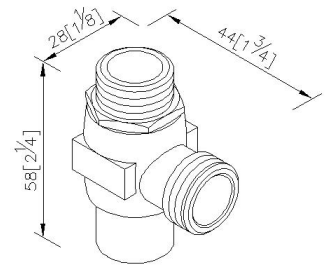

DESCRIPTION:

- 1.6790-TA for single-handle kitchen faucet.
- 2.The faucet body needs to be connected to the diverter with a braided hose.

unit:mm[inch]

Certification:

Fixing Kits:

- 1.N/A

AWARD: